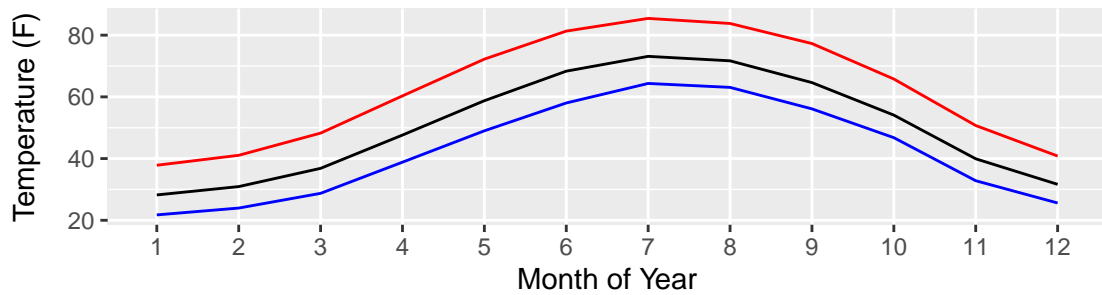

University of Massachusetts Amherst Member No. Massachusetts

lat,lon = 42.396,-72.51

C3 GP (blue), total = 4.92 C4 GP (red), total = 1.54

Max Temp. (red) Avg Temp. (black) Min Temp. (blue)

Average Rainfall (total = 41 in)

Average Evapotranspiration (total = 45 in)

Clear Day Daily Light Integral (total = 501 mol/m^2/sec)