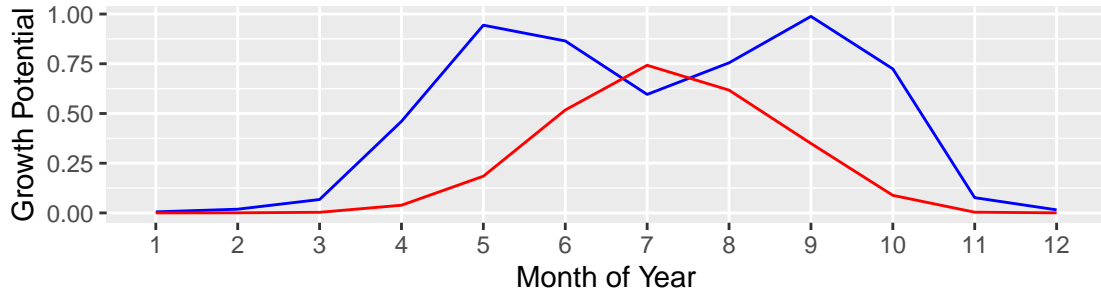

University of Maryland College Park Member No. Maryland
lat,lon = 39.011,-76.948
C3 GP (blue), total = 5.52 C4 GP (red), total = 2.55

Max Temp. (red) Avg Temp. (black) Min Temp. (blue)

Average Rainfall (total = 1085 mm)

Average Evapotranspiration (total = 1230 mm)

Clear Day Daily Light Integral (total = 524 mol/m^2/sec)