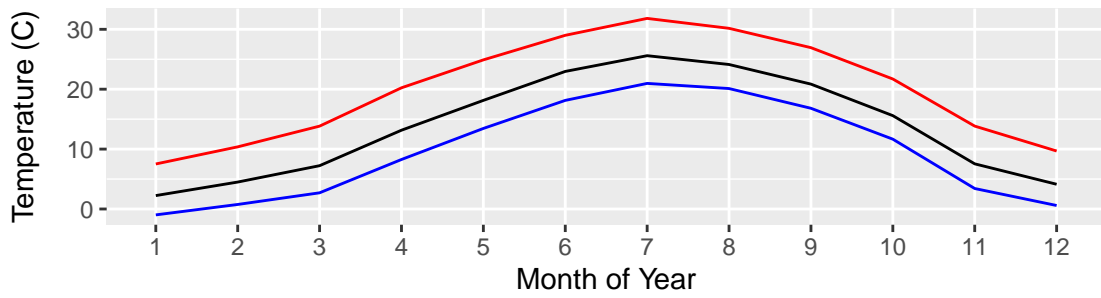

University of Maryland College Park Member No. Maryland
lat,lon = 39.011,-76.948
C3 GP (blue), total = 5.52 C4 GP (red), total = 2.55

Max Temp. (red) Avg Temp. (black) Min Temp. (blue)

Average Rainfall (total = 1085 mm)

Average Evapotranspiration (total = 1230 mm)

Clear Day Daily Light Integral (total = 524 mol/m^2/sec)