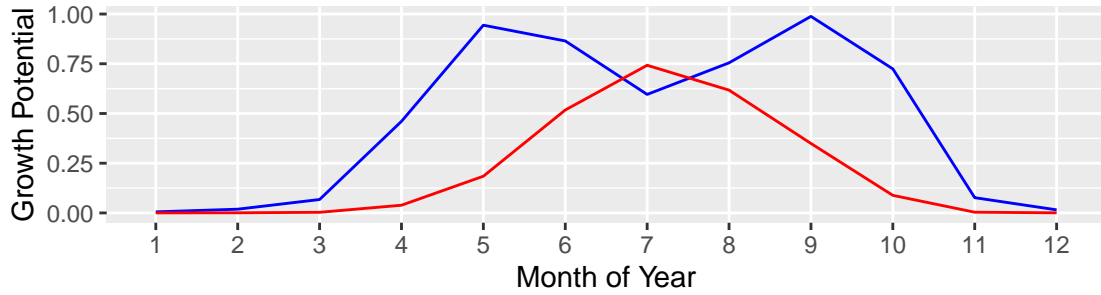

University of Maryland College Park Member No. Maryland
 lat,lon = 39.011,-76.948
 C3 GP (blue), total = 5.52 C4 GP (red), total = 2.55

Max Temp. (red) Avg Temp. (black) Min Temp. (blue)

Average Rainfall (total = 42 in)

Average Evapotranspiration (total = 48.4 in)

Clear Day Daily Light Integral (total = 524 mol/m^2/sec)