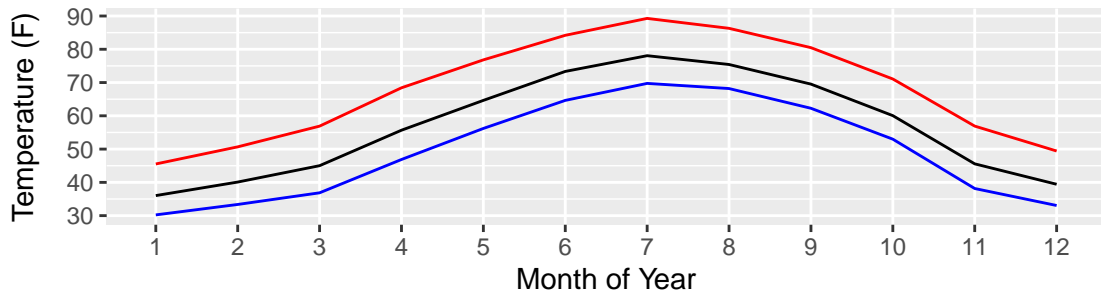

University of Maryland College Park Member No. Maryland
 lat,lon = 39.011,-76.948
 C3 GP (blue), total = 5.52 C4 GP (red), total = 2.55

Max Temp. (red) Avg Temp. (black) Min Temp. (blue)

Average Rainfall (total = 42 in)

Average Evapotranspiration (total = 48.4 in)

Clear Day Daily Light Integral (total = 524 mol/m^2/sec)