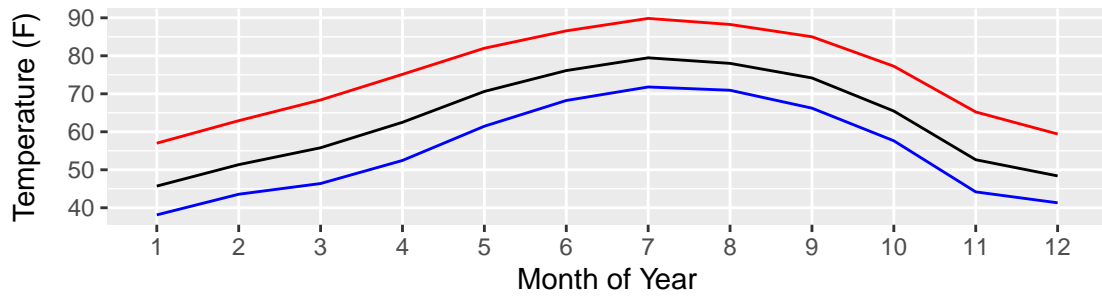

University of Georgia Member No. Georgia  
lat,lon = 33.956,-83.364  
C3 GP (blue), total = 6.67 C4 GP (red), total = 3.57

Max Temp. (red) Avg Temp. (black) Min Temp. (blue)

Average Rainfall (total = 51 in)

Average Evapotranspiration (total = 54.1 in)

Clear Day Daily Light Integral (total = 555 mol/m^2/sec)